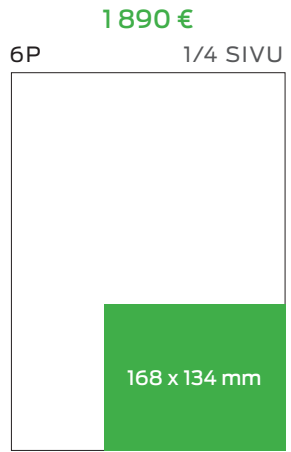

LUOKITELLUT 2/3

LUOKITELLUT 3/3

795 €

6P 1/10 SIVU

39 x 226 mm

A diagram of a newspaper page with a vertical green bar representing an advertisement on the right side.

695 €

6P 1/11 SIVU

125 x 66 mm

A diagram of a newspaper page with a horizontal green bar representing an advertisement at the bottom.

625 €

6P 1/12 SIVU

82 x 88 mm

A diagram of a newspaper page with a horizontal green bar representing an advertisement at the bottom.

625 €

6P 1/12 SIVU

168 x 42 mm

A diagram of a newspaper page with a horizontal green bar representing an advertisement at the bottom.

625 €

6P 1/12 SIVU

39 x 175 mm

A diagram of a newspaper page with a vertical green bar representing an advertisement on the right side.