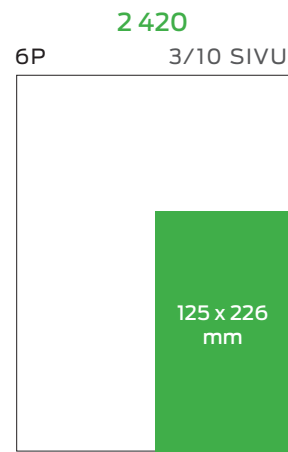

LUOKITELLUT 2/3

LUOKITELLUT 3/3

795 €

6P 1/10 SIVU

39 x 226 mm

A diagram of a newspaper page with a vertical green bar representing an advertisement on the right side.

695 €

6P 1/11 SIVU

125 x 66 mm

A diagram of a newspaper page with a horizontal green bar representing an advertisement at the bottom.

625 €

6P 1/12 SIVU

82 x 88 mm

A diagram of a newspaper page with a horizontal green bar representing an advertisement at the bottom.

625 €

6P 1/12 SIVU

168 x 42 mm

A diagram of a newspaper page with a horizontal green bar representing an advertisement at the bottom.

625 €

6P 1/12 SIVU

39 x 175 mm

A diagram of a newspaper page with a vertical green bar representing an advertisement on the right side.

540 €

6P 1/14 SIVU

39 x 150 mm

A diagram of a newspaper page with a vertical green bar representing an advertisement on the right side.

430 €

6P 1/17 SIVU

82 x 66 mm

A diagram of a newspaper page with a horizontal green bar representing an advertisement at the bottom.